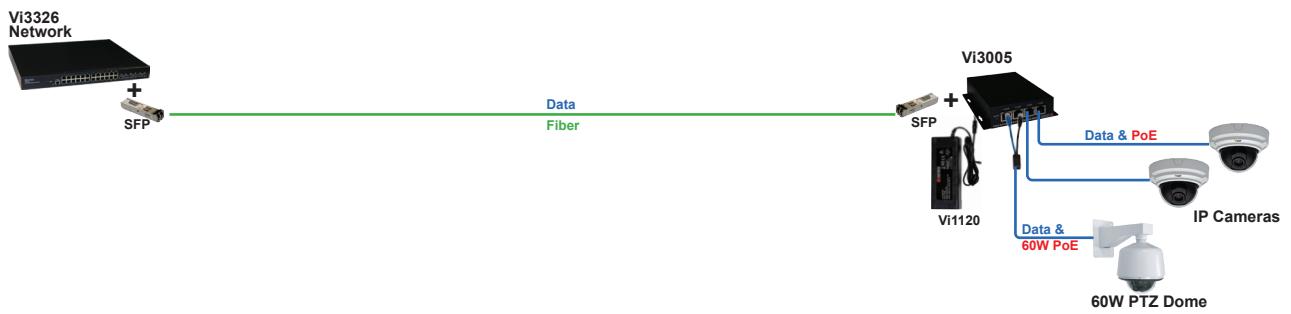

The Vi3205 can receive data over extended distance Coax up to 3,000 ft. at 100Mbps and power 60W PoE cameras using the Vi0015 combiner cable and a local power supply.

The Vi3005 can receive data over Fiber optics and power 60W PoE cameras using the Vi0015 combiner cable and a local power supply.

The Vi2216A provides 4 ports at 74W. If more high power ports needed the Vi0015 can be used to combine each 2 ports PoE power to provide up to 74W.