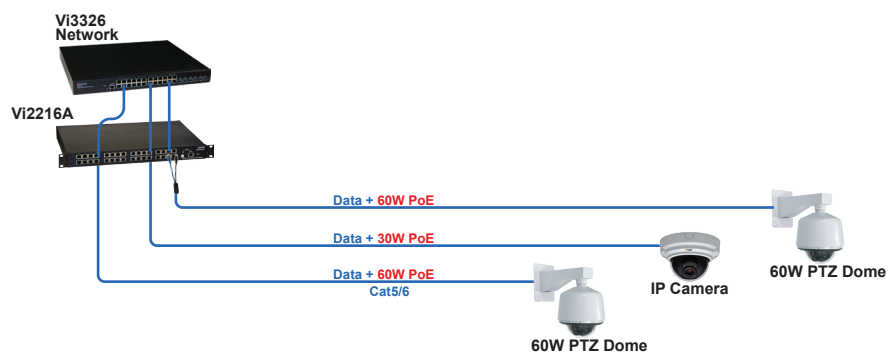

The Vi3205 can receive data over extended distance Coax up to 3,000 ft. at 100Mbps and power 60W PoE cameras using the Vi0015 combiner cable and a local power supply.

The Vi3005 can receive data over Fiber optics and power 60W PoE cameras using the Vi0015 combiner cable and a local power supply.

The Vi2216A provides 4 ports at 74W. If more high power ports needed the Vi0015 can be used to combine each 2 ports PoE power to provide up to 74W.