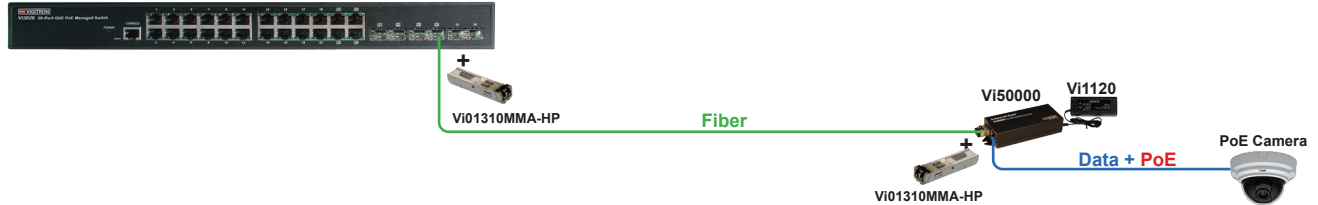

Application Diagrams

Network Switch

The Vi01310MMA-H can be used along with network switches and media converters to connect long distance data at 1000Mbps rate.

Network Switch

The Vi01310MMA-H can connect 2 network switches at long distances at 1000Mbps rate.