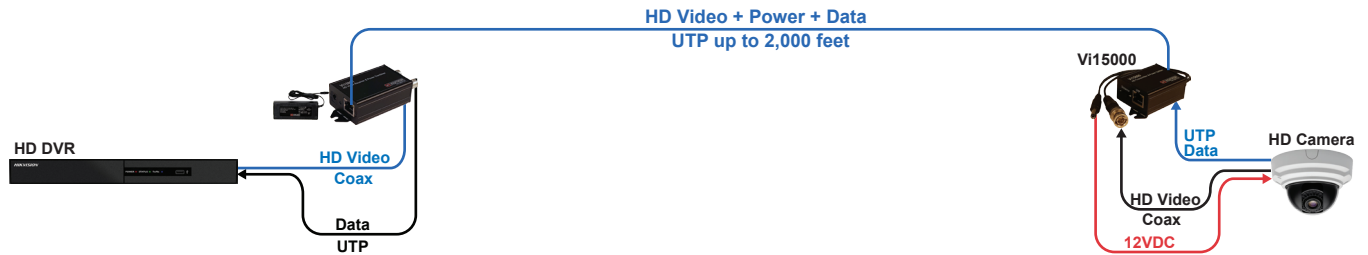

The Vi15000 series can provide HD video and power transmission over UTP at distances up to 2,000 feet eliminating the need for camera local power supply.

The Vi15000 series can provide HD video, data and power transmission over UTP at distances up to 2,000 feet eliminating the need for camera local power supply.