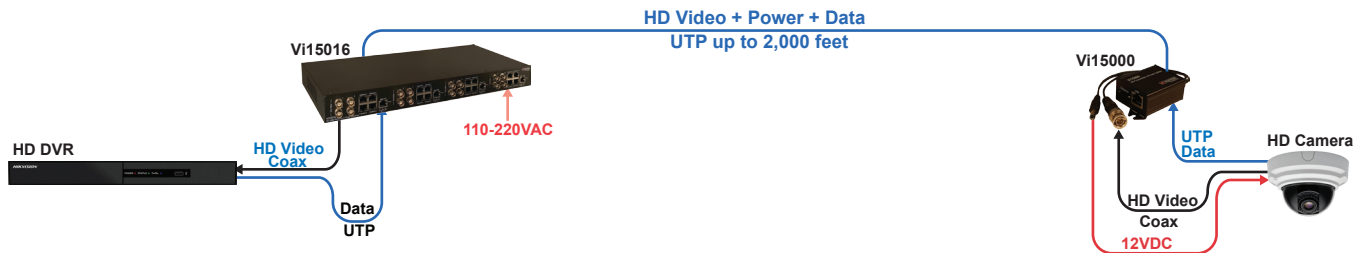

The Vi15000 series can provide HD video and power transmission over UTP at distances up to 2,000 feet eliminating the need for camera local power supply.

The Vi15000 series can provide HD video, data and power transmission over UTP at distances up to 2,000 feet eliminating the need for camera local power supply.