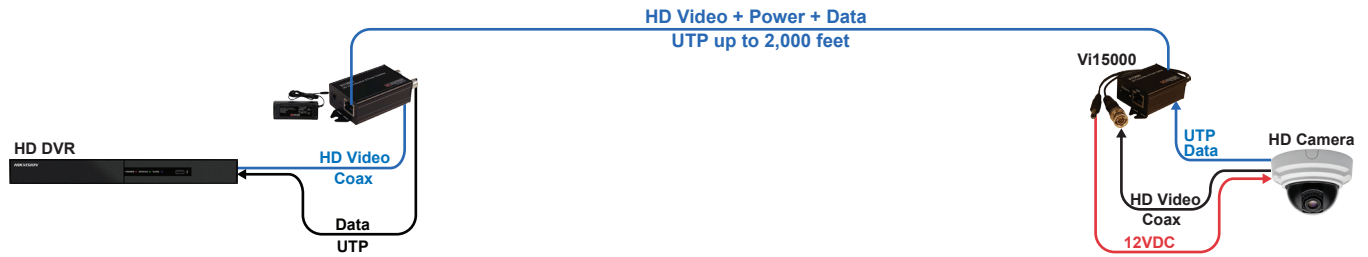

The Vi15000 series can provide HD video and power transmission over UTP at instances up to 2,000 feet eliminating the need for camera local power supply.

The Vi15000 series can provide HD video, data and power transmission over UTP at instances up to 2,000 feet eliminating the need for camera local power supply.