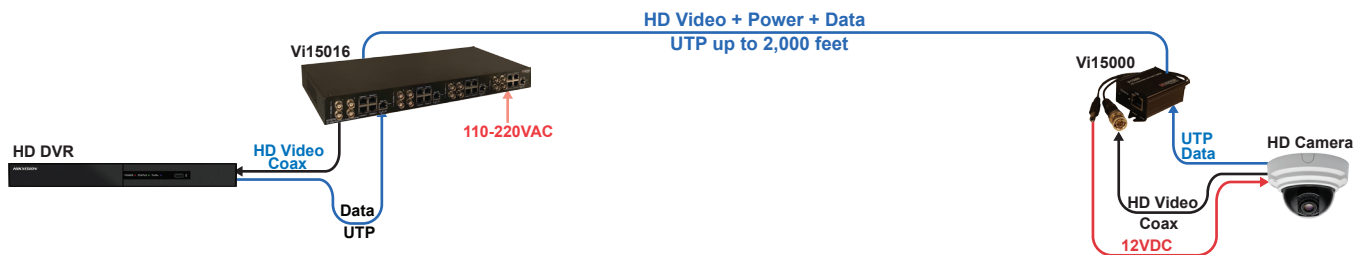

The Vi15000 series can provide HD video and power transmission over UTP at instances up to 2,000 feet eliminating the need for camera local power supply.

The Vi15000 series can provide HD video, data and power transmission over UTP at instances up to 2,000 feet eliminating the need for camera local power supply.