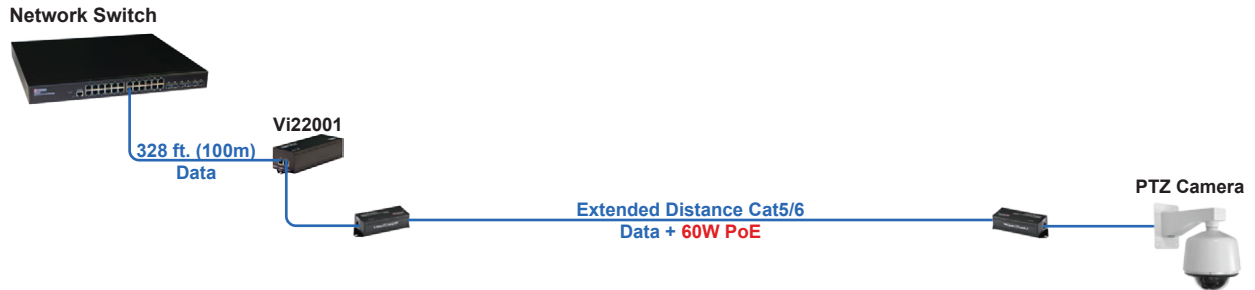

*The Vi22401 can provide up to 60W PoE power to high power IP cameras or other PoE devices.*

*The Vi22401 can send up to 60W PoE power to high power IP cameras at long distances using Vigitron Ethernet and PoE extenders.*