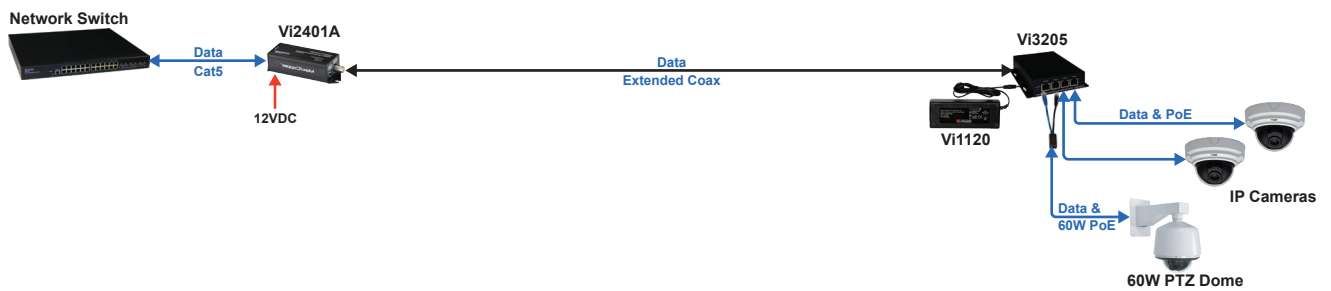

The Vi3205 can receive data over extended distance Coax up to 3,000 ft. at 100Mbps and power 4 PoE cameras using local power supplies.

The Vi3205 can receive data over extended distance Coax up to 3,000 ft. at 100Mbps and power 60W PoE cameras using the Vi0015 combiner cable and a local power supply.

The Vi3205 can receive data and PoE power for powering itself over extended distance Coax up to 3,000 ft. at 100Mbps. The cameras use local power supplies.

The Vi3205 can receive data and PoE power for powering itself over extended distance Coax up to 3,000 ft. at 100Mbps. The cameras use local power supplies.