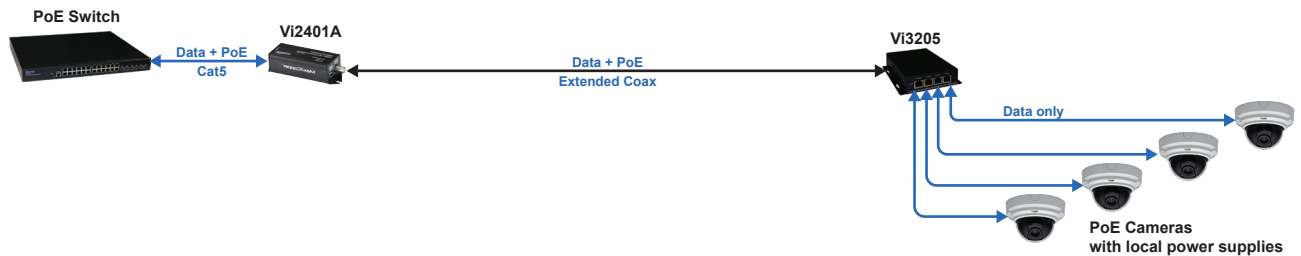

The Vi3205 can receive data over extended distance Coax up to 3,000 ft. at 100Mbps and power 4 PoE cameras using local power supplies.

The Vi3205 can receive data over extended distance Coax up to 3,000 ft. at 100Mbps and power 60W PoE cameras using the Vi0015 combiner cable and a local power supply.

The Vi3205 can receive data and PoE power for powering itself over extended distance Coax up to 3,000 ft. at 100Mbps. The cameras use local power supplies.

The Vi3205 can receive data and PoE power for powering itself over extended distance Coax up to 3,000 ft. at 100Mbps. The cameras use local power supplies.