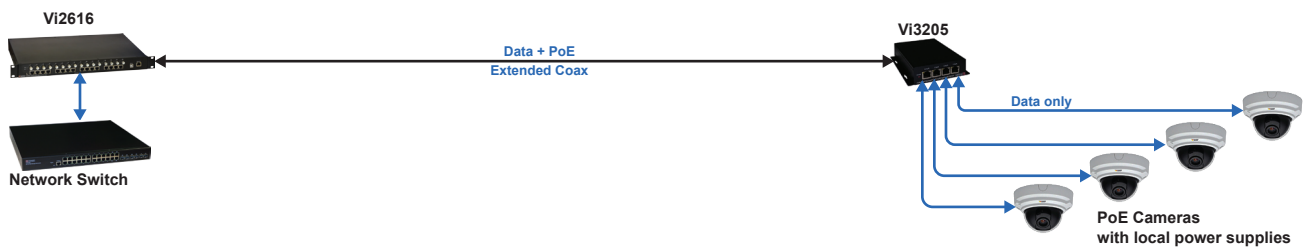

The Vi3205 can receive data over extended distance Coax up to 3,000 ft. at 100Mbps and power 4 PoE cameras using local power supplies.

The Vi3205 can receive data over extended distance Coax up to 3,000 ft. at 100Mbps and power 60W PoE cameras using the Vi0015 combiner cable and a local power supply.

The Vi3205 can receive data and PoE power for powering itself over extended distance Coax up to 3,000 ft. at 100Mbps. The cameras use local power supplies.

The Vi3205 can receive data and PoE power for powering itself over extended distance Coax up to 3,000 ft. at 100Mbps. The cameras use local power supplies.