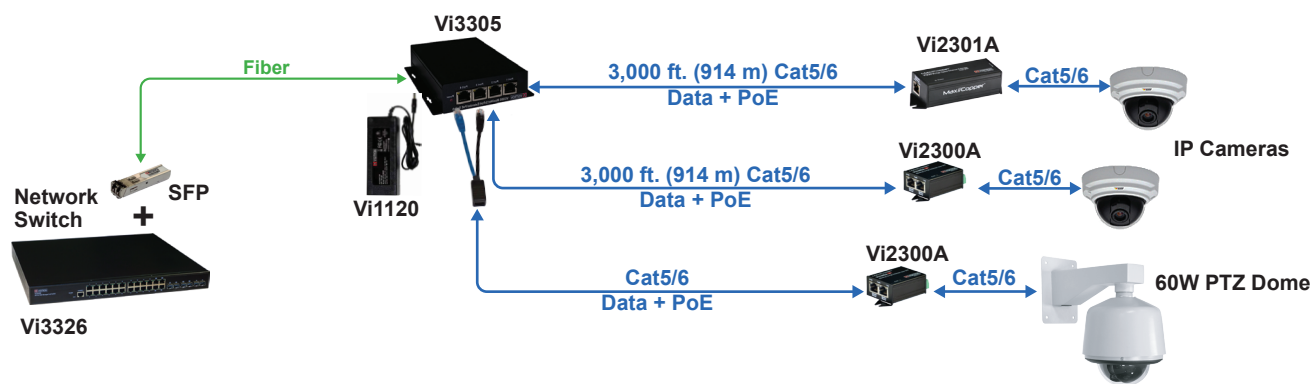

Up to four cameras, including high powered PTZ domes can be remotely powered without the need for local power supplies.

Up/down links can use either the 100Base-T port or Fiber port for distances up to 80Km.

For smaller systems direct connection from Vi3305 to NVR or Computer running VMS can eliminate the need for an extra network switch.