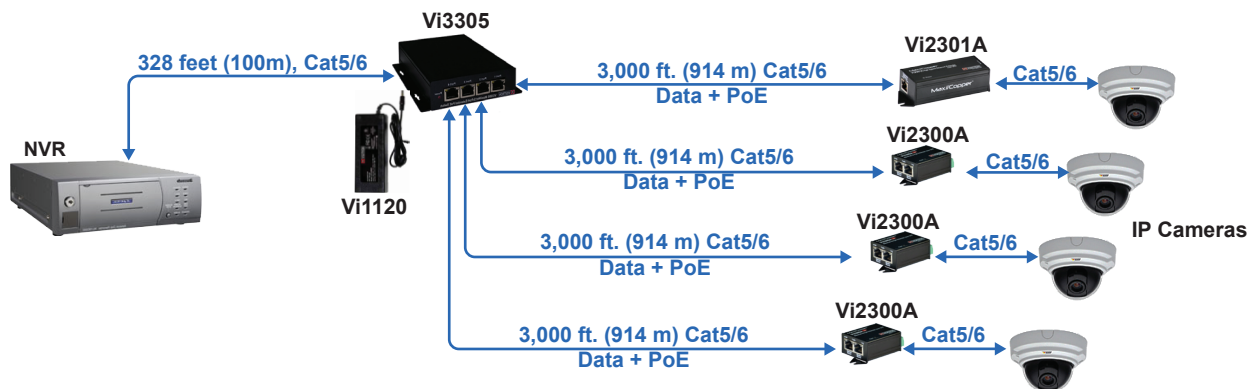

Up to four cameras, including high powered PTZ domes can be remotely powered without the need for local power supplies.

Up/down links can use either the 100Base-T port or Fiber port for distances up to 80Km.

For smaller systems direct connection from Vi3305 to NVR or Computer running VMS can eliminate the need for an extra network switch.