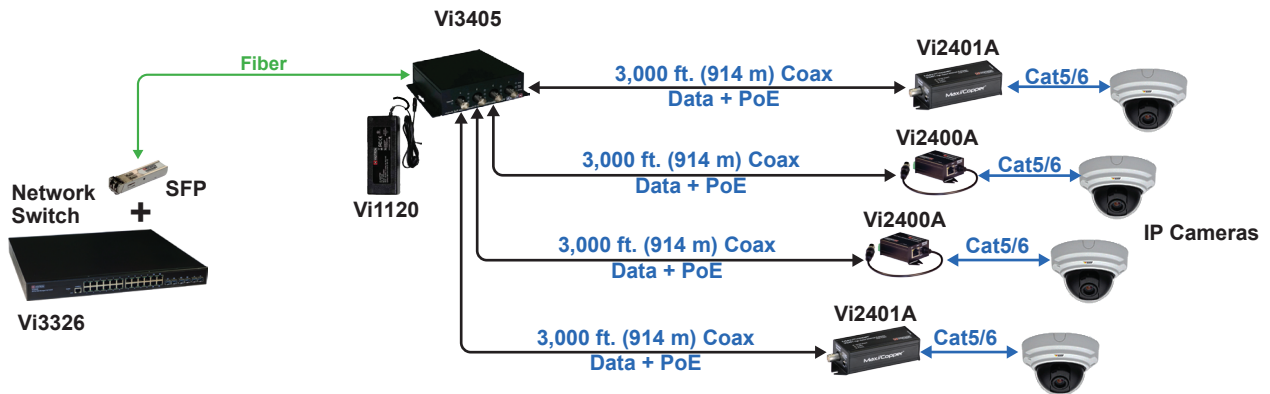

*Vi3405 provides a simple method to convert existing analog systems to IP Video.*

*Up/down links can use either the 100Base-T port or Fiber port for distances up to 80Km.*

*For smaller systems direct connection from Vi3405 to NVR or Computer running VMS can eliminate the need for an extra network switch when converting from analog to IP video.*