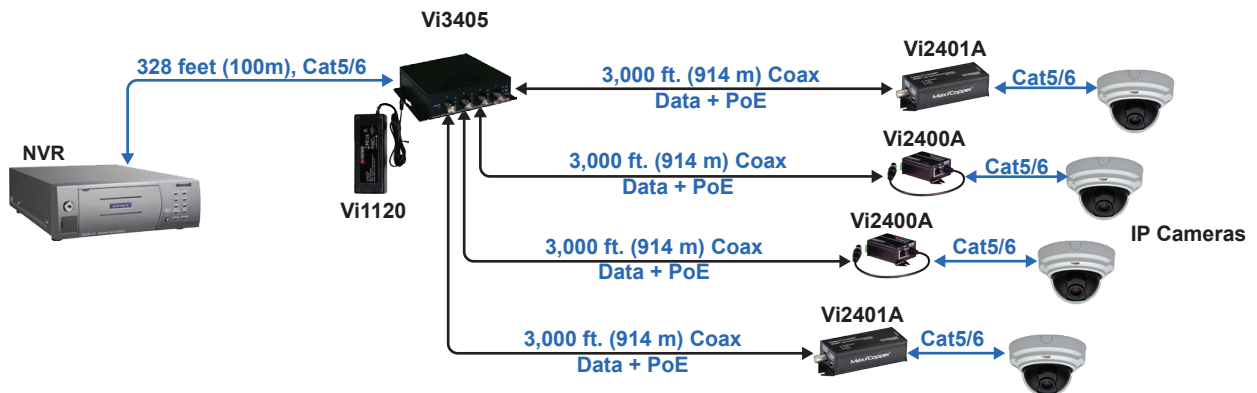

*Vi3405 provides a simple method to convert existing analog systems to IP Video.*

*Up/down links can use either the 100Base-T port or Fiber port for distances up to 80Km.*

*For smaller systems direct connection from Vi3405 to NVR or Computer running VMS can eliminate the need for an extra network switch when converting from analog to IP video.*